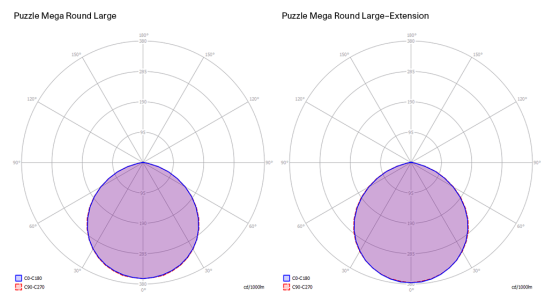

Puzzle Mega round large

AC LED
2700 K
64 W
7000 lm
220-240 V
CRI 92
MacAdam 3-Step

Диаграмма полярности

AC LED
3000 K
64 W
7400 lm
220-240 V
CRI 92
MacAdam 3-Step