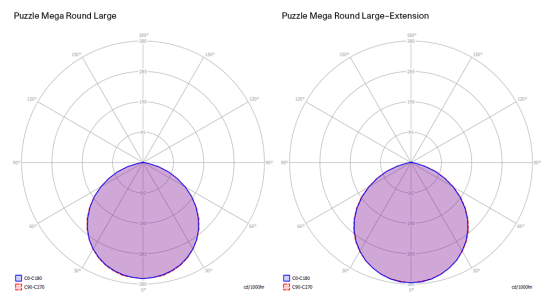

Puzzle Mega round large

AC LED
2700 K
64 W
7000 lm
220-240 V
CRI 92
MacAdam 3-Step

Диаграмма полярности

AC LED
3000 K
64 W
7400 lm
220-240 V
CRI 92
MacAdam 3-Step

Варианты Puzzle Mega